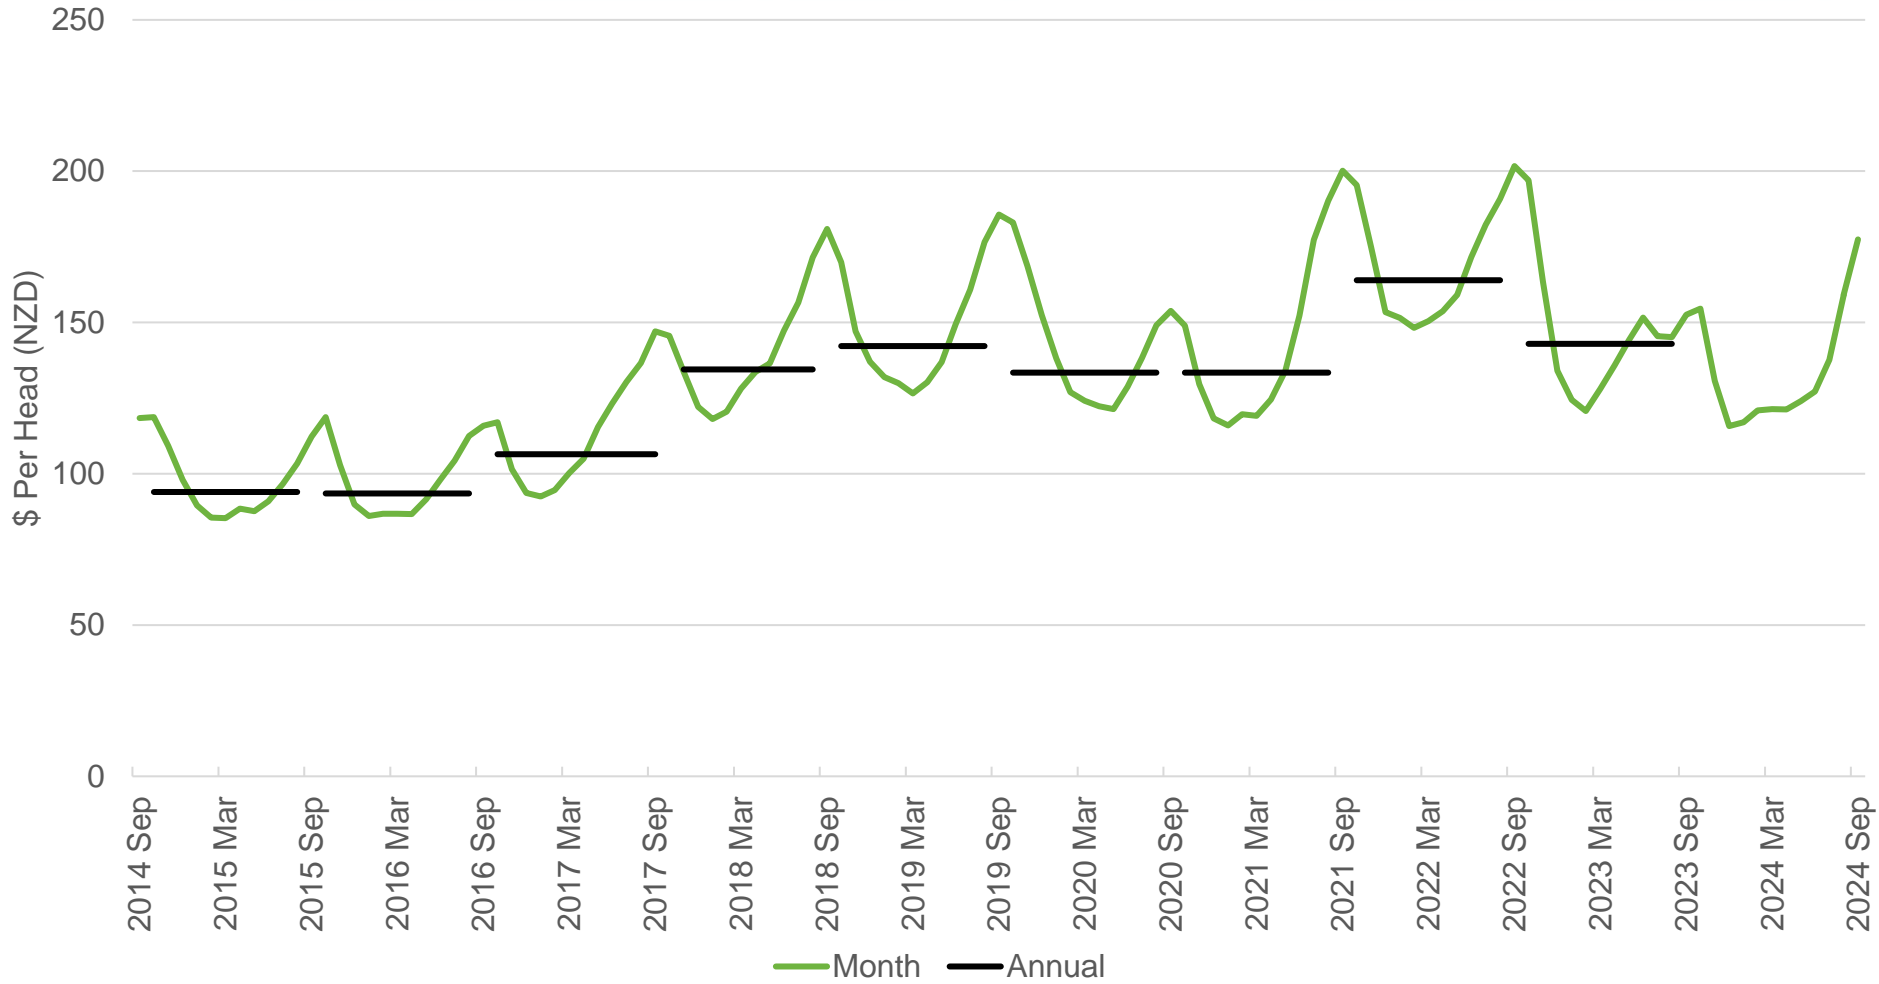

Lamb Price

New Zealand – All Grades

Source: Beef + Lamb New Zealand Economic Service