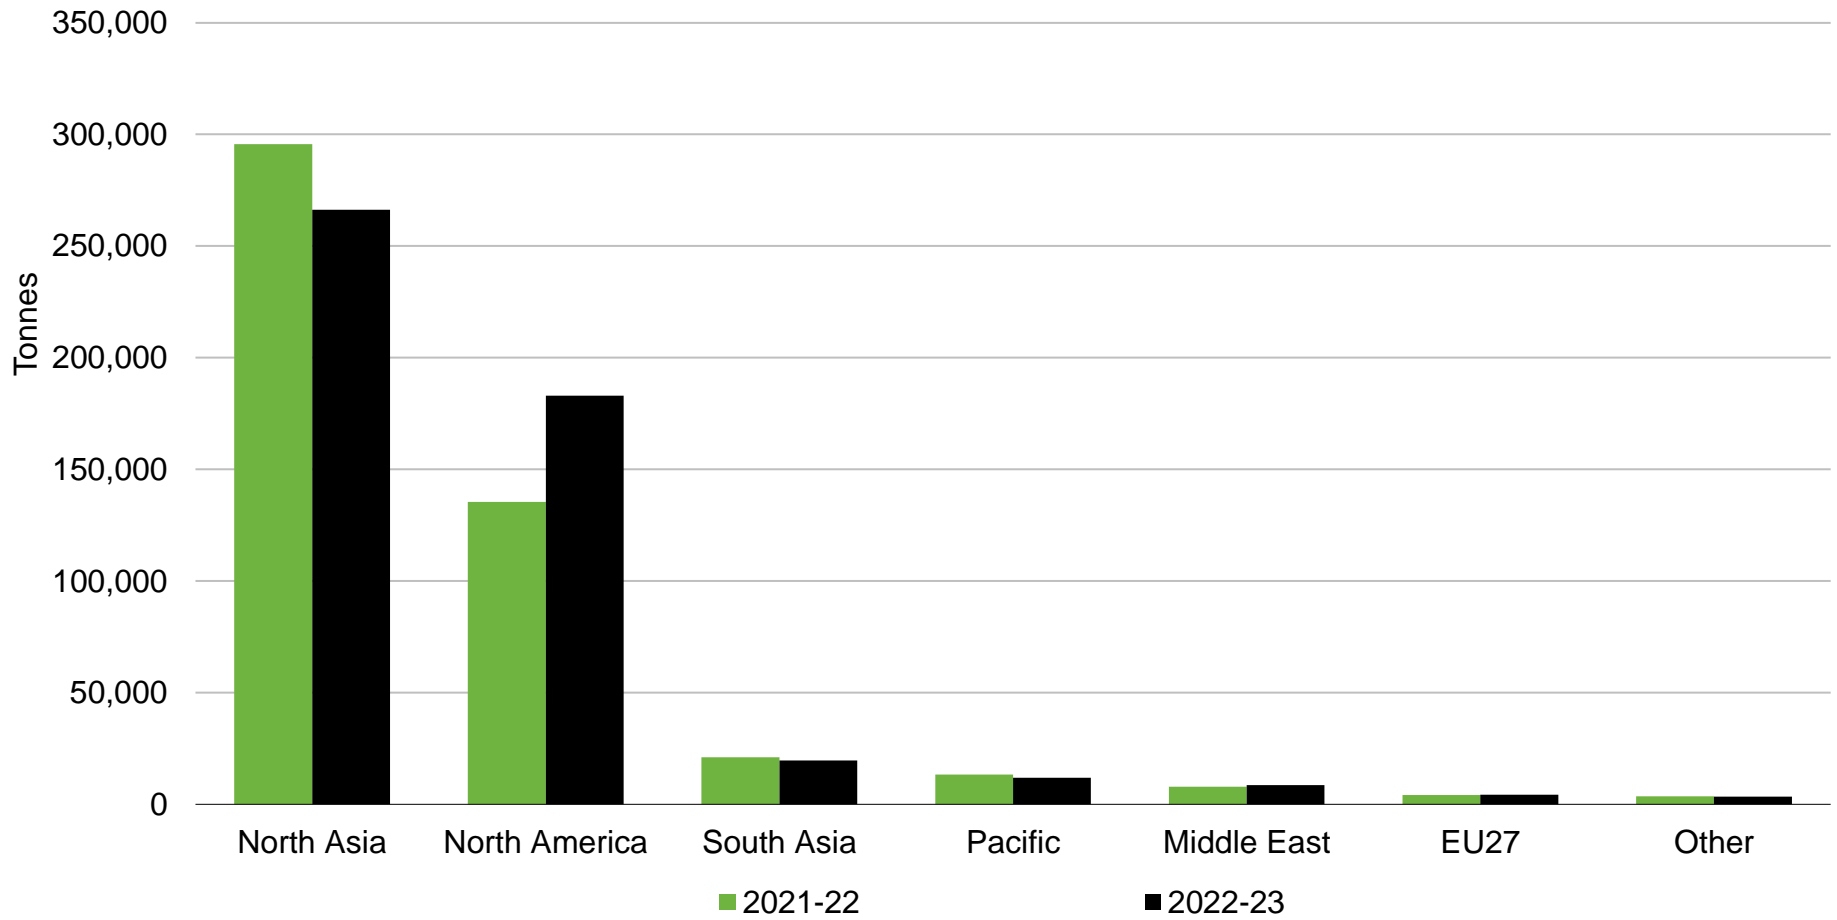

Beef Exports by Region

New Zealand – Year Ending September (Oct to Sep)

Source: Beef + Lamb New Zealand Economic Service | New Zealand Meat Board