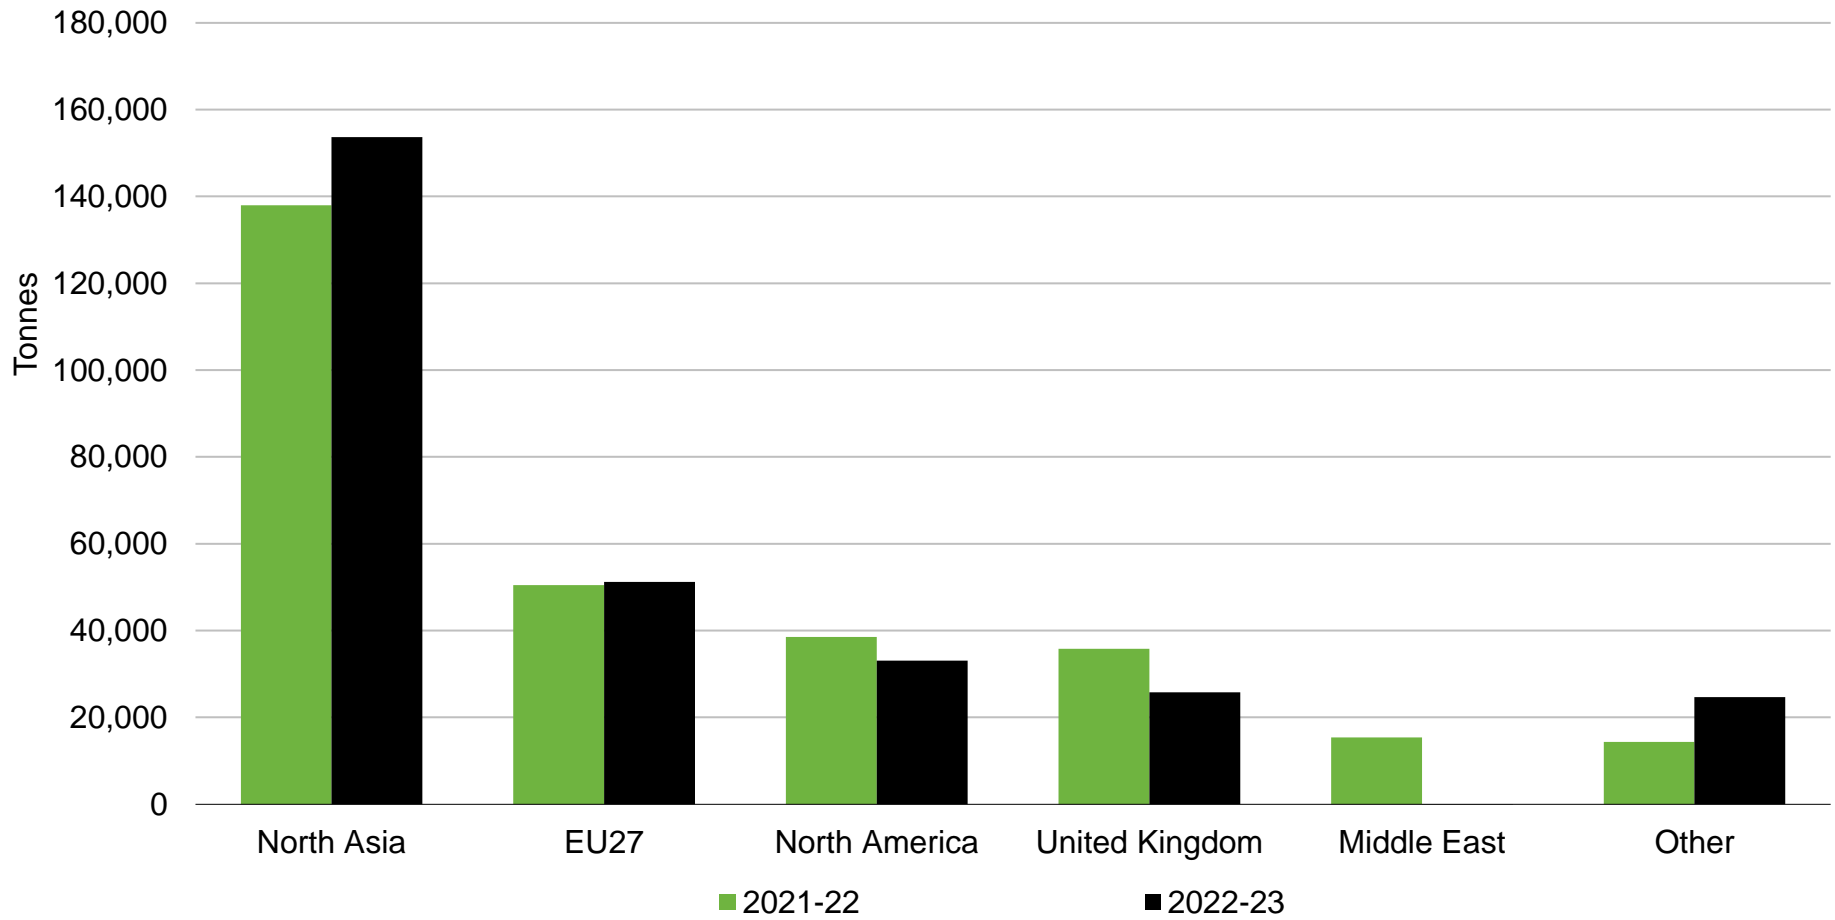

Lamb Exports by Region

New Zealand – Year Ending September (Oct to Sep)

Source: Beef + Lamb New Zealand Economic Service | New Zealand Meat Board