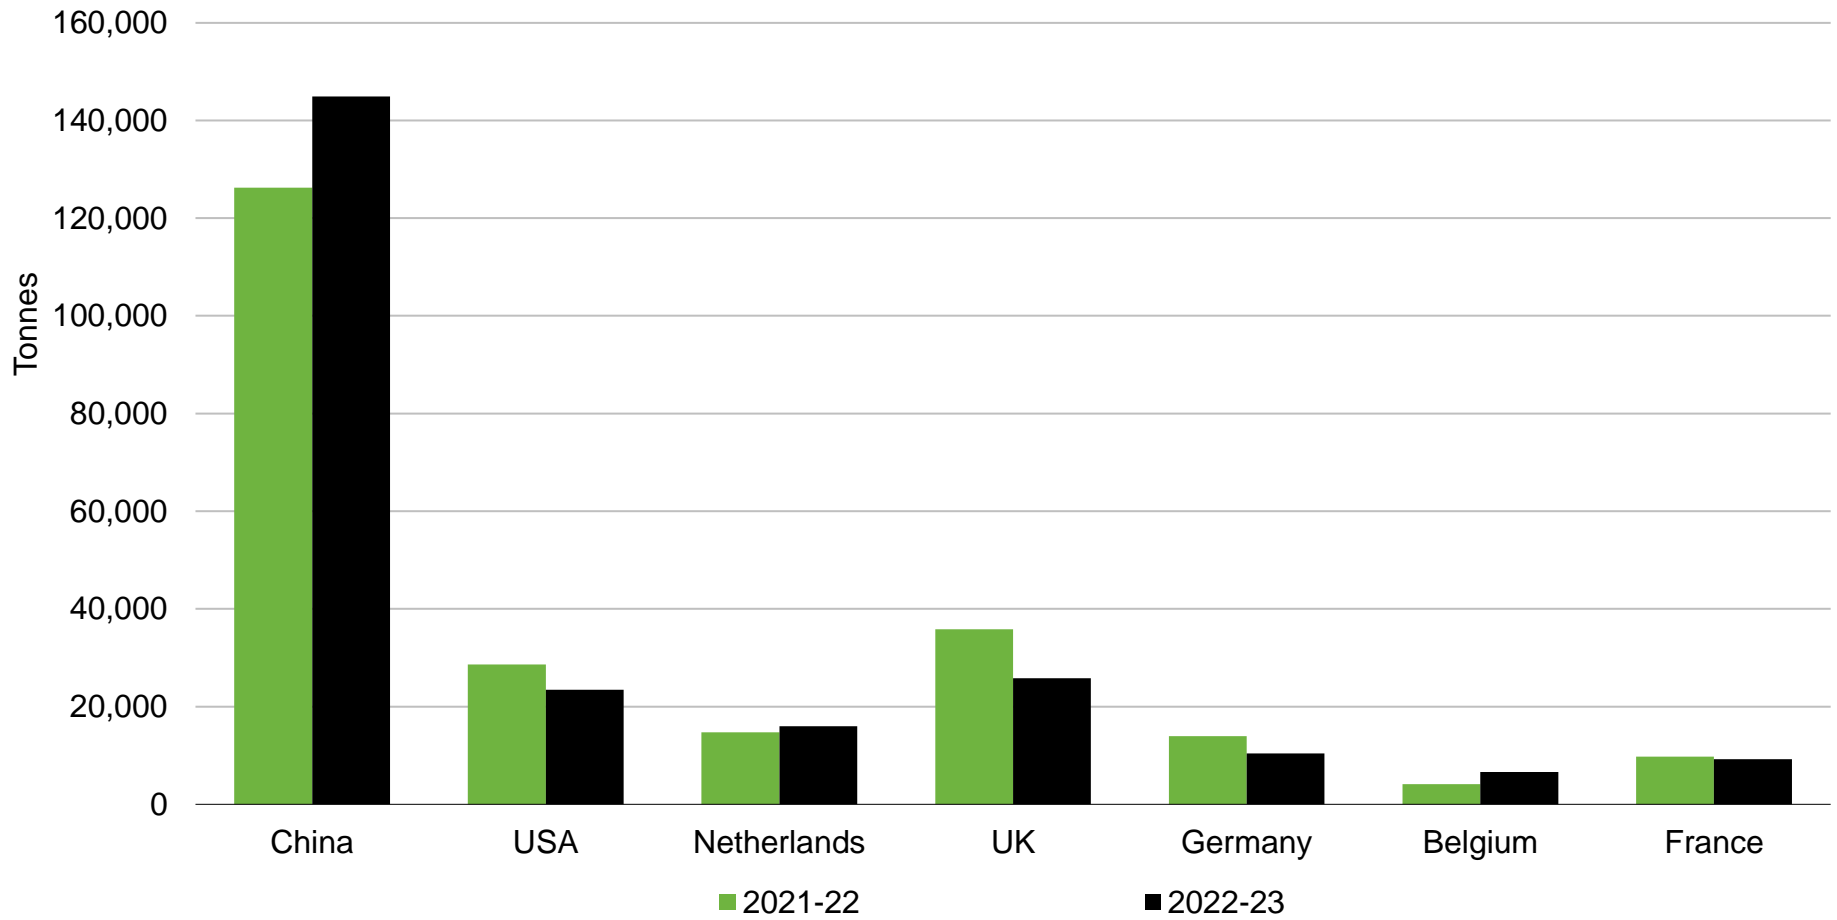

Lamb Exports by Country

New Zealand – Year Ending September (Oct to Sep)

Source: Beef + Lamb New Zealand Economic Service | New Zealand Meat Board