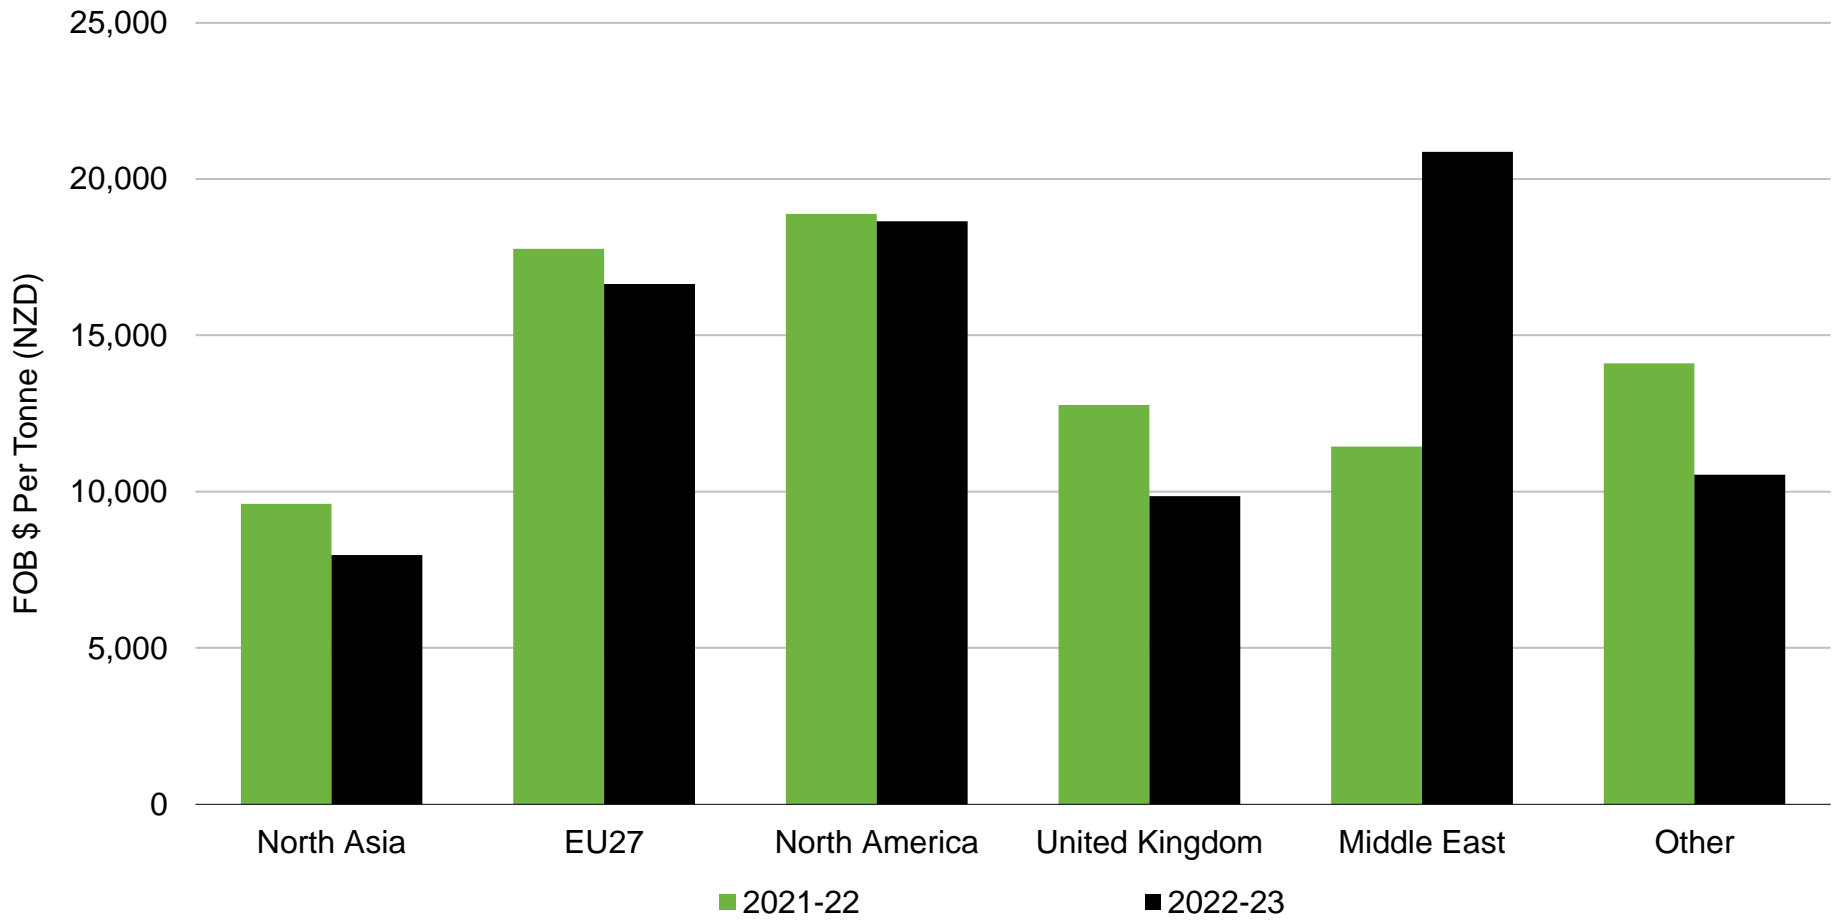

Lamb Exports by Region

New Zealand – Year Ending September (Oct to Sep)

Source: Beef + Lamb New Zealand Economic Service | New Zealand Meat Board