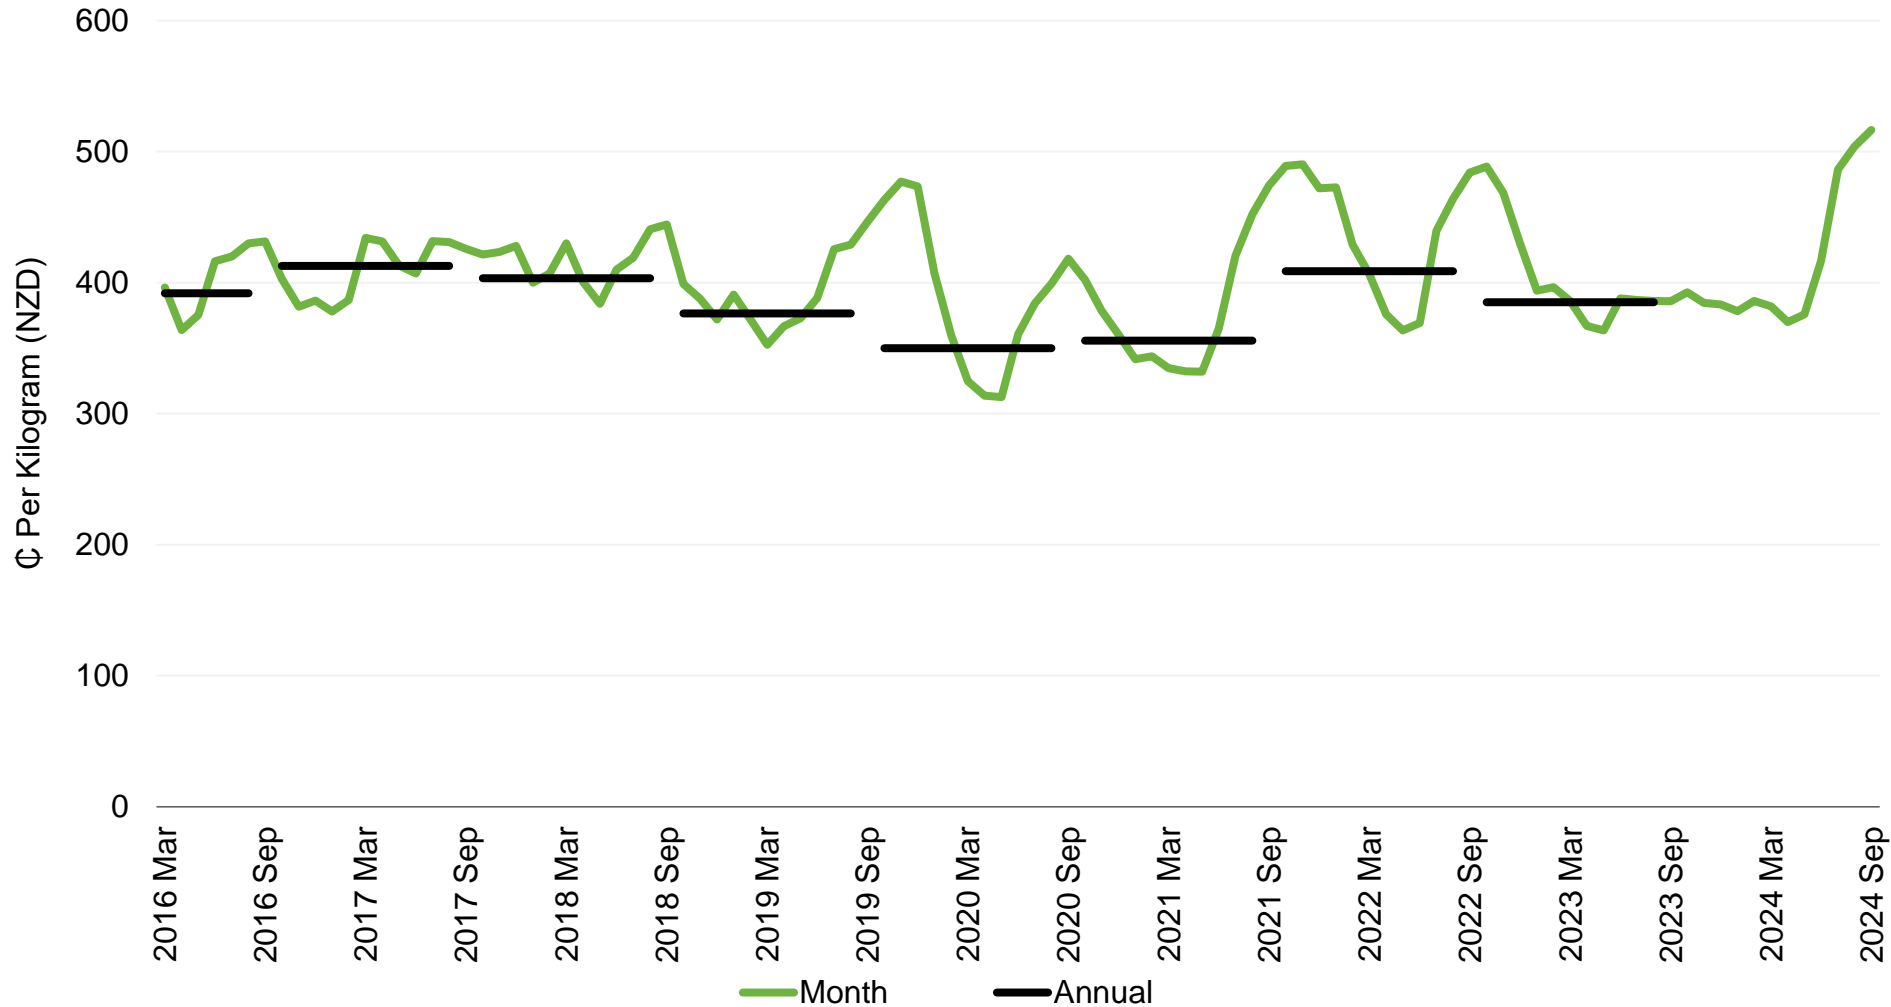

Cow Price

New Zealand – M Grade (170 – 195kg)

Source: Beef + Lamb New Zealand Economic Service