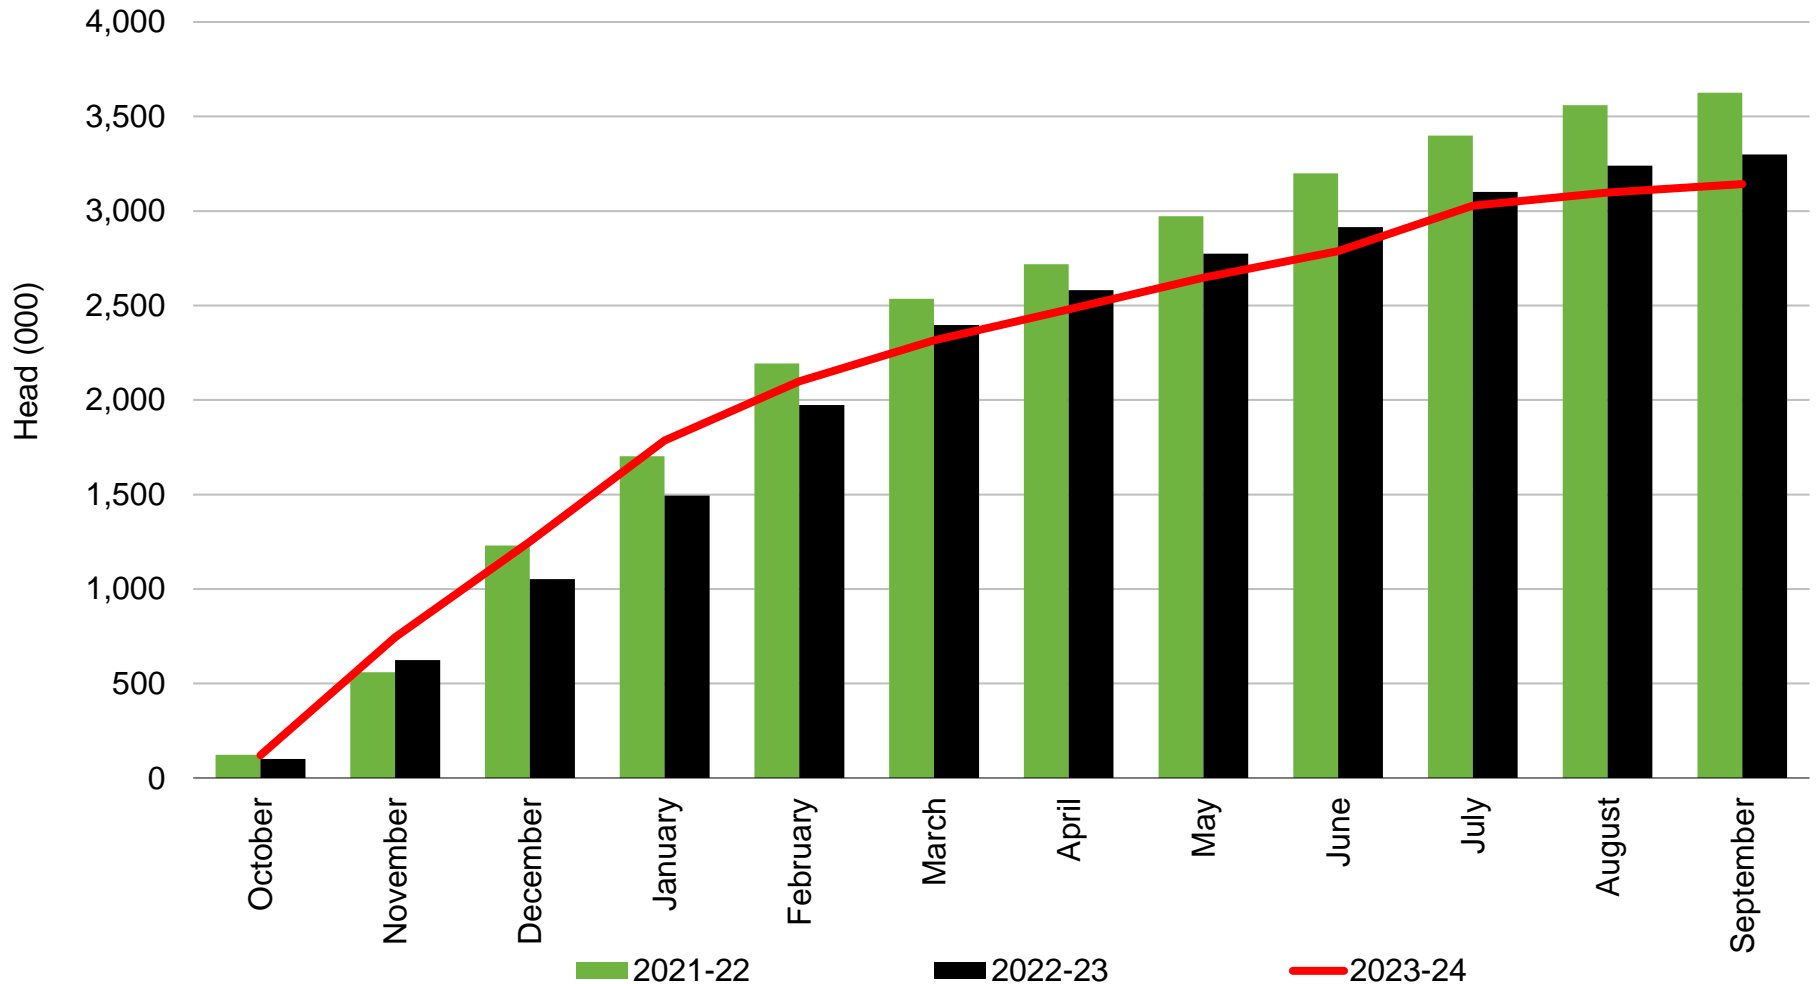

Mutton Slaughter

New Zealand – Export Approved

Source: Beef + Lamb New Zealand Economic Service | New Zealand Meat Board