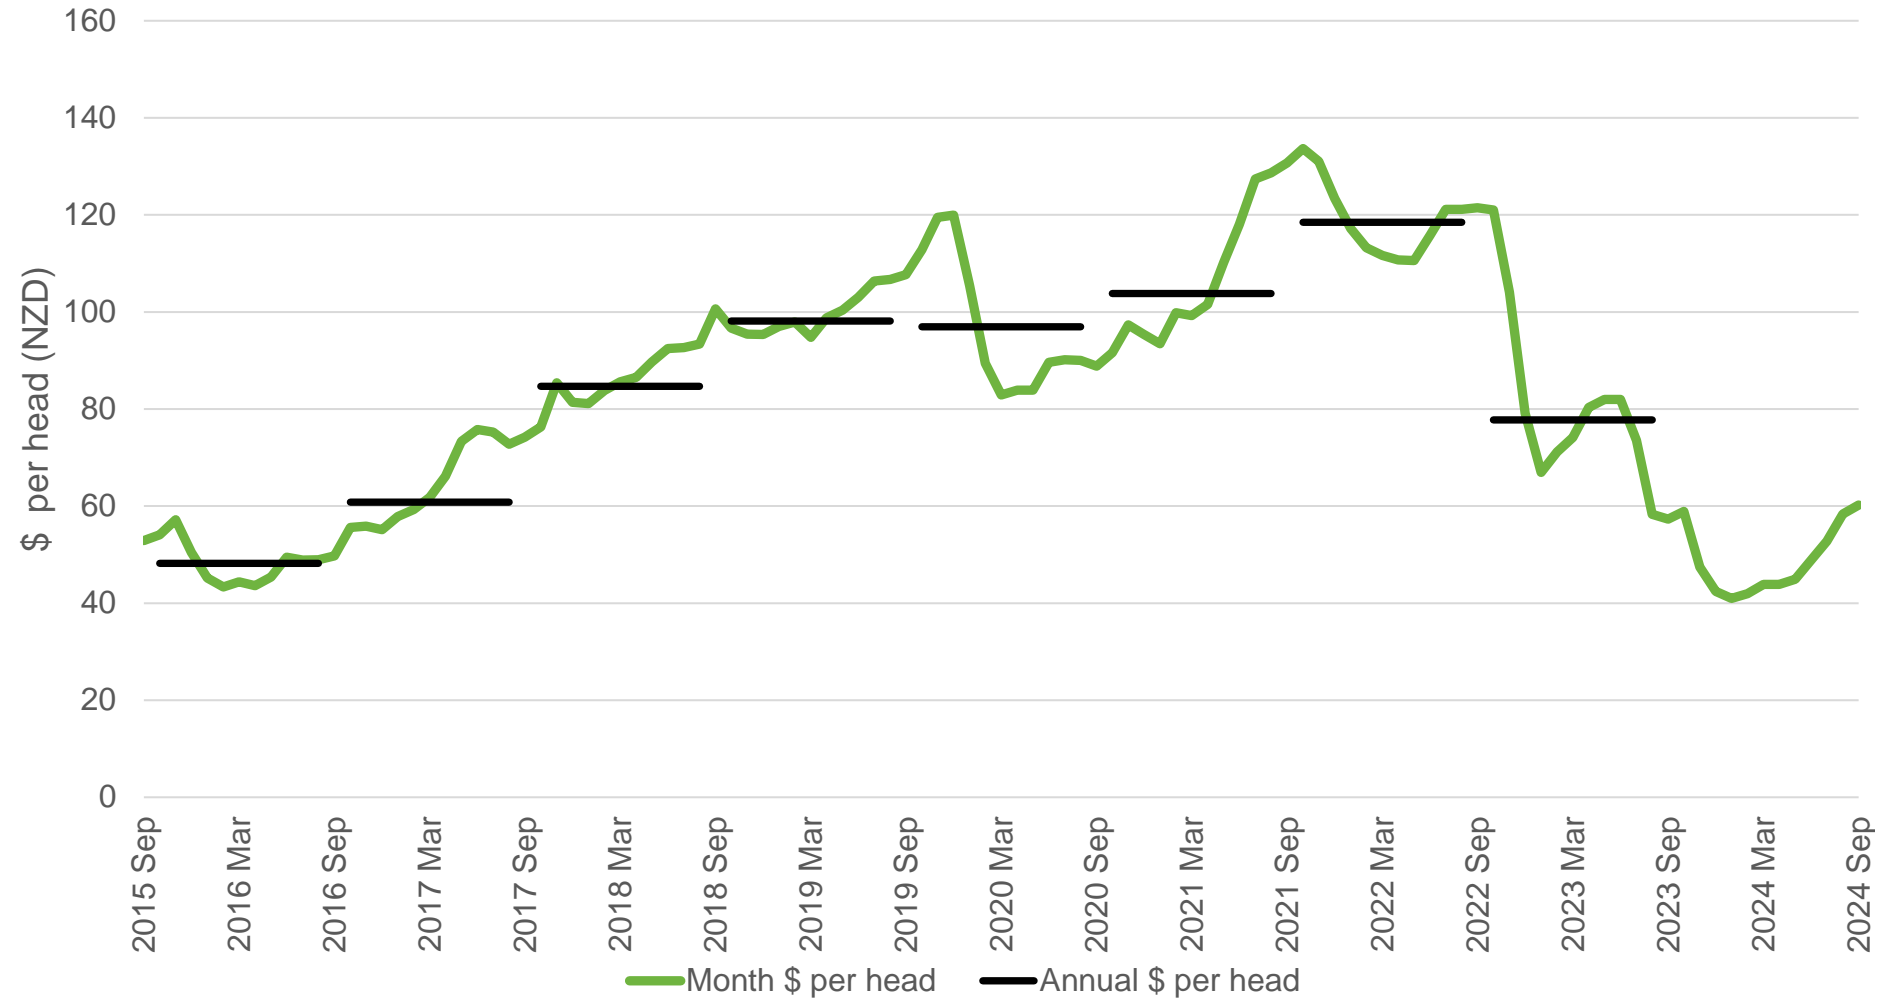

Mutton Price

New Zealand – MX1 Grade

Source: Beef + Lamb New Zealand Economic Service