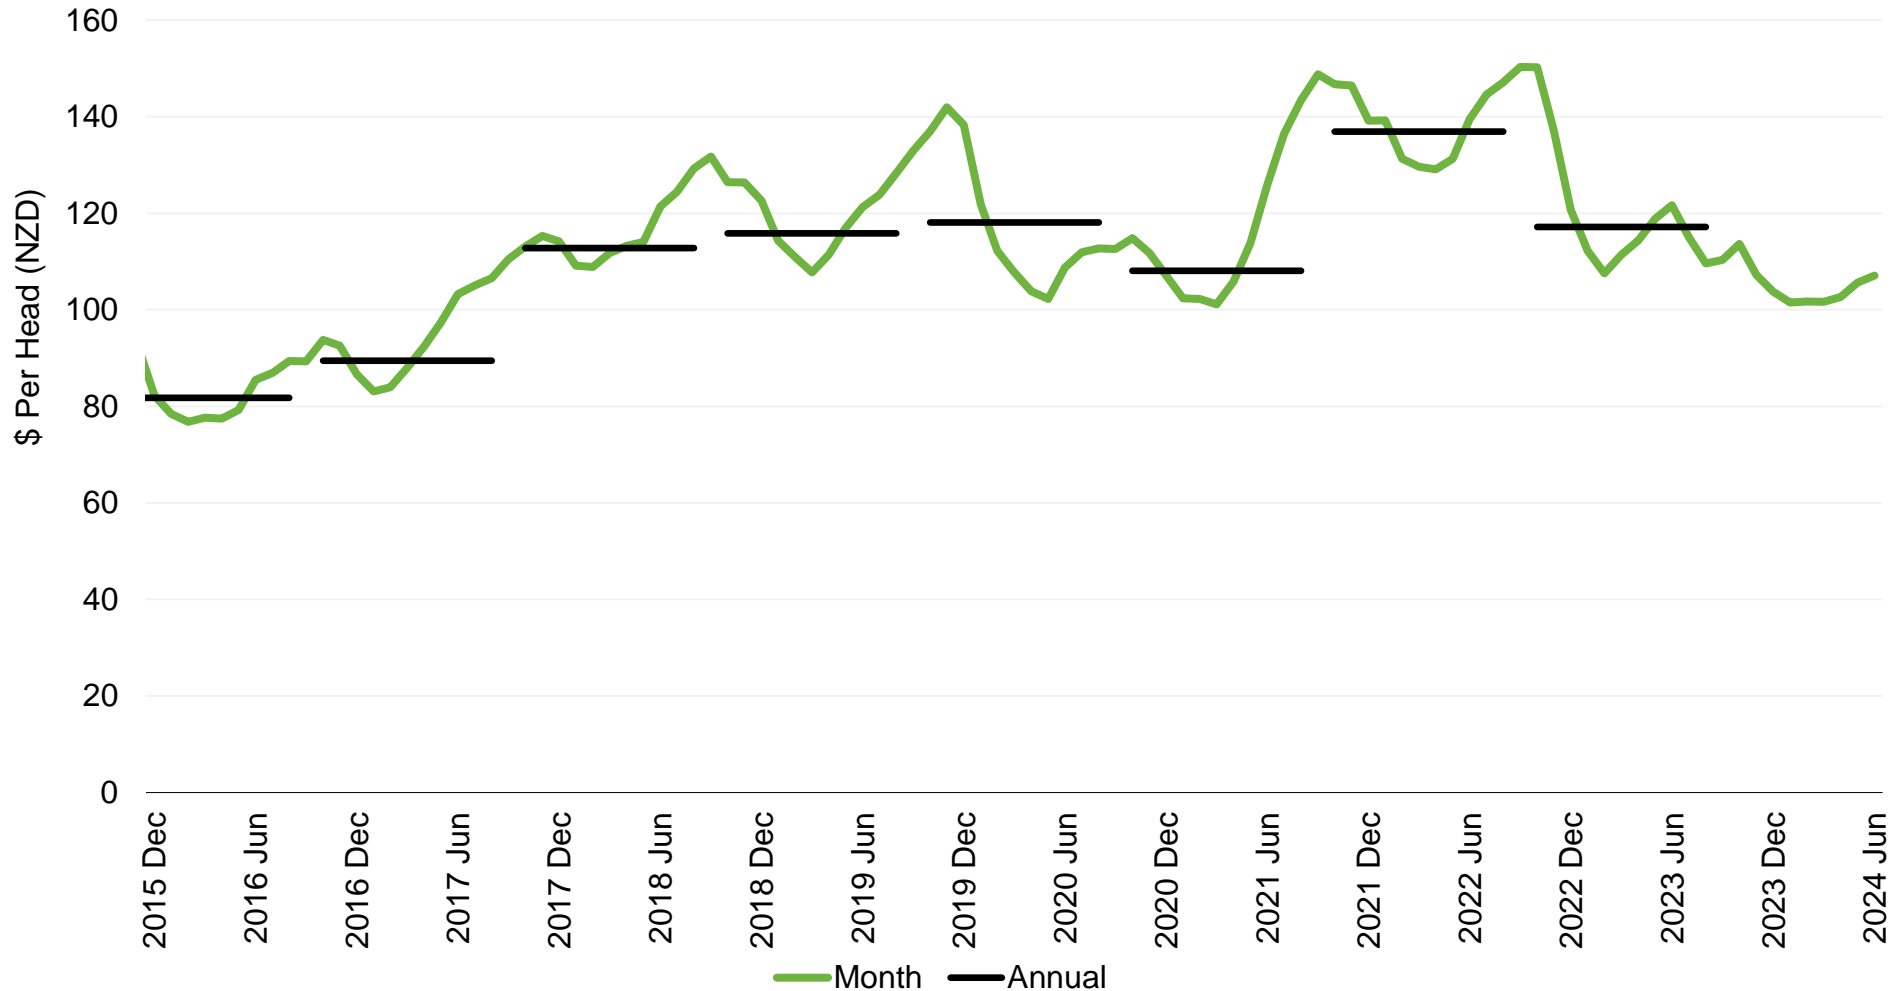

Lamb Price

New Zealand – YM Grade

Source: Beef + Lamb New Zealand Economic Service