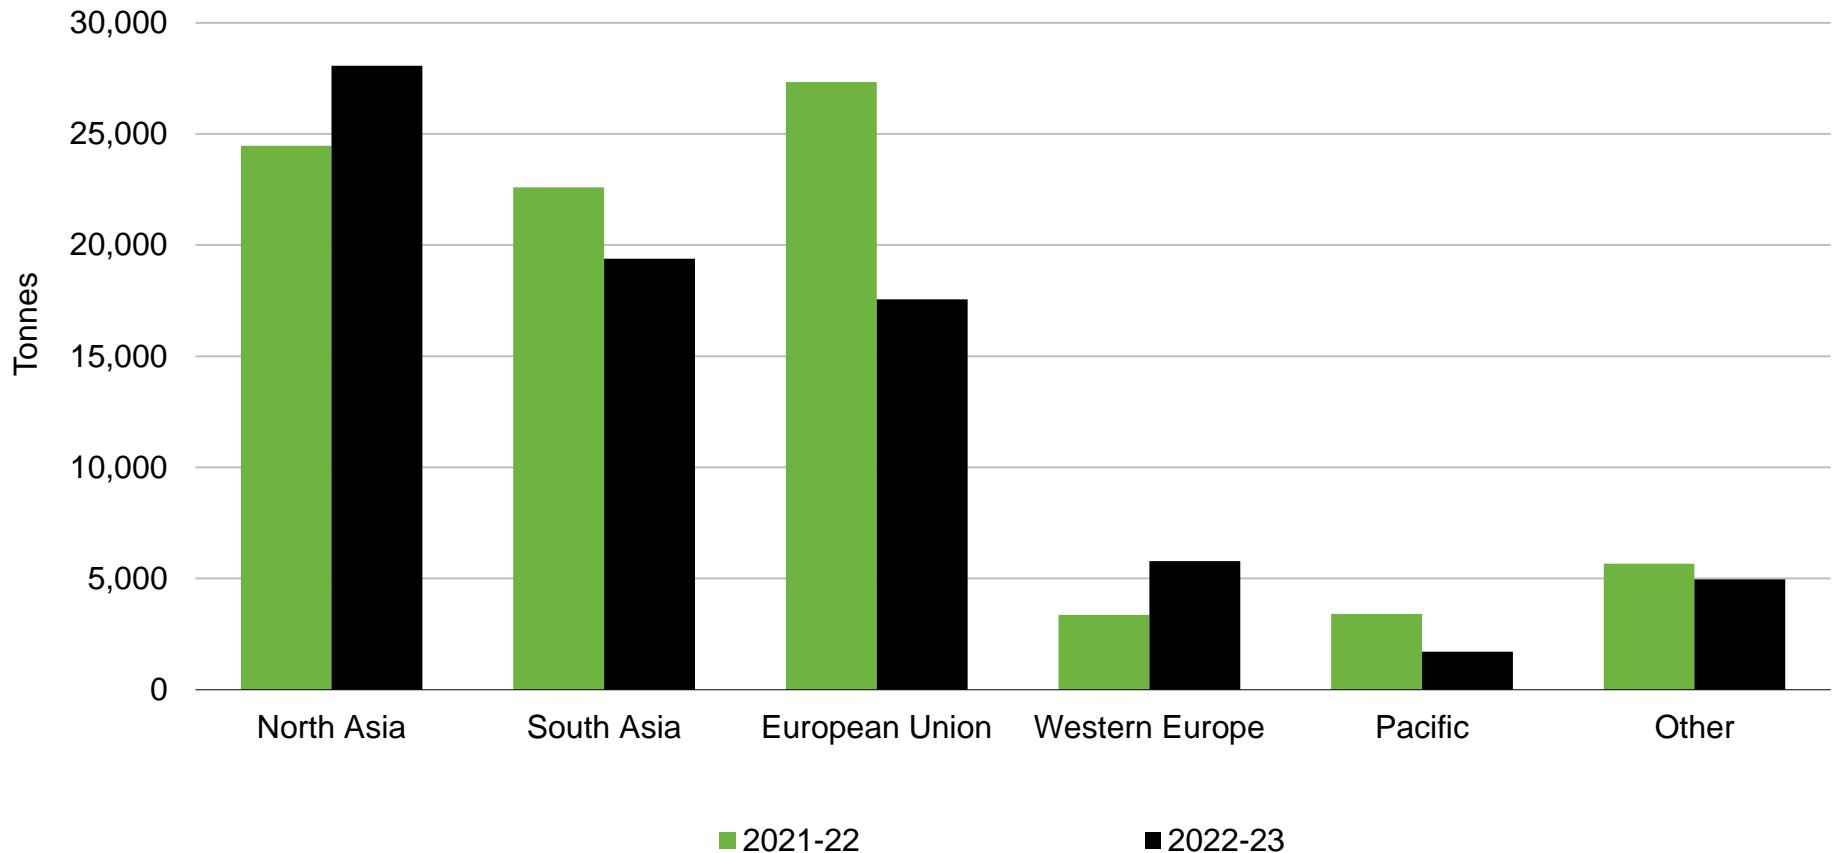

Wool Exports by Region

Clean Equivalent – Year End 30 June (July to June)

Source: Beef + Lamb New Zealand Economic Service | Statistics New Zealand