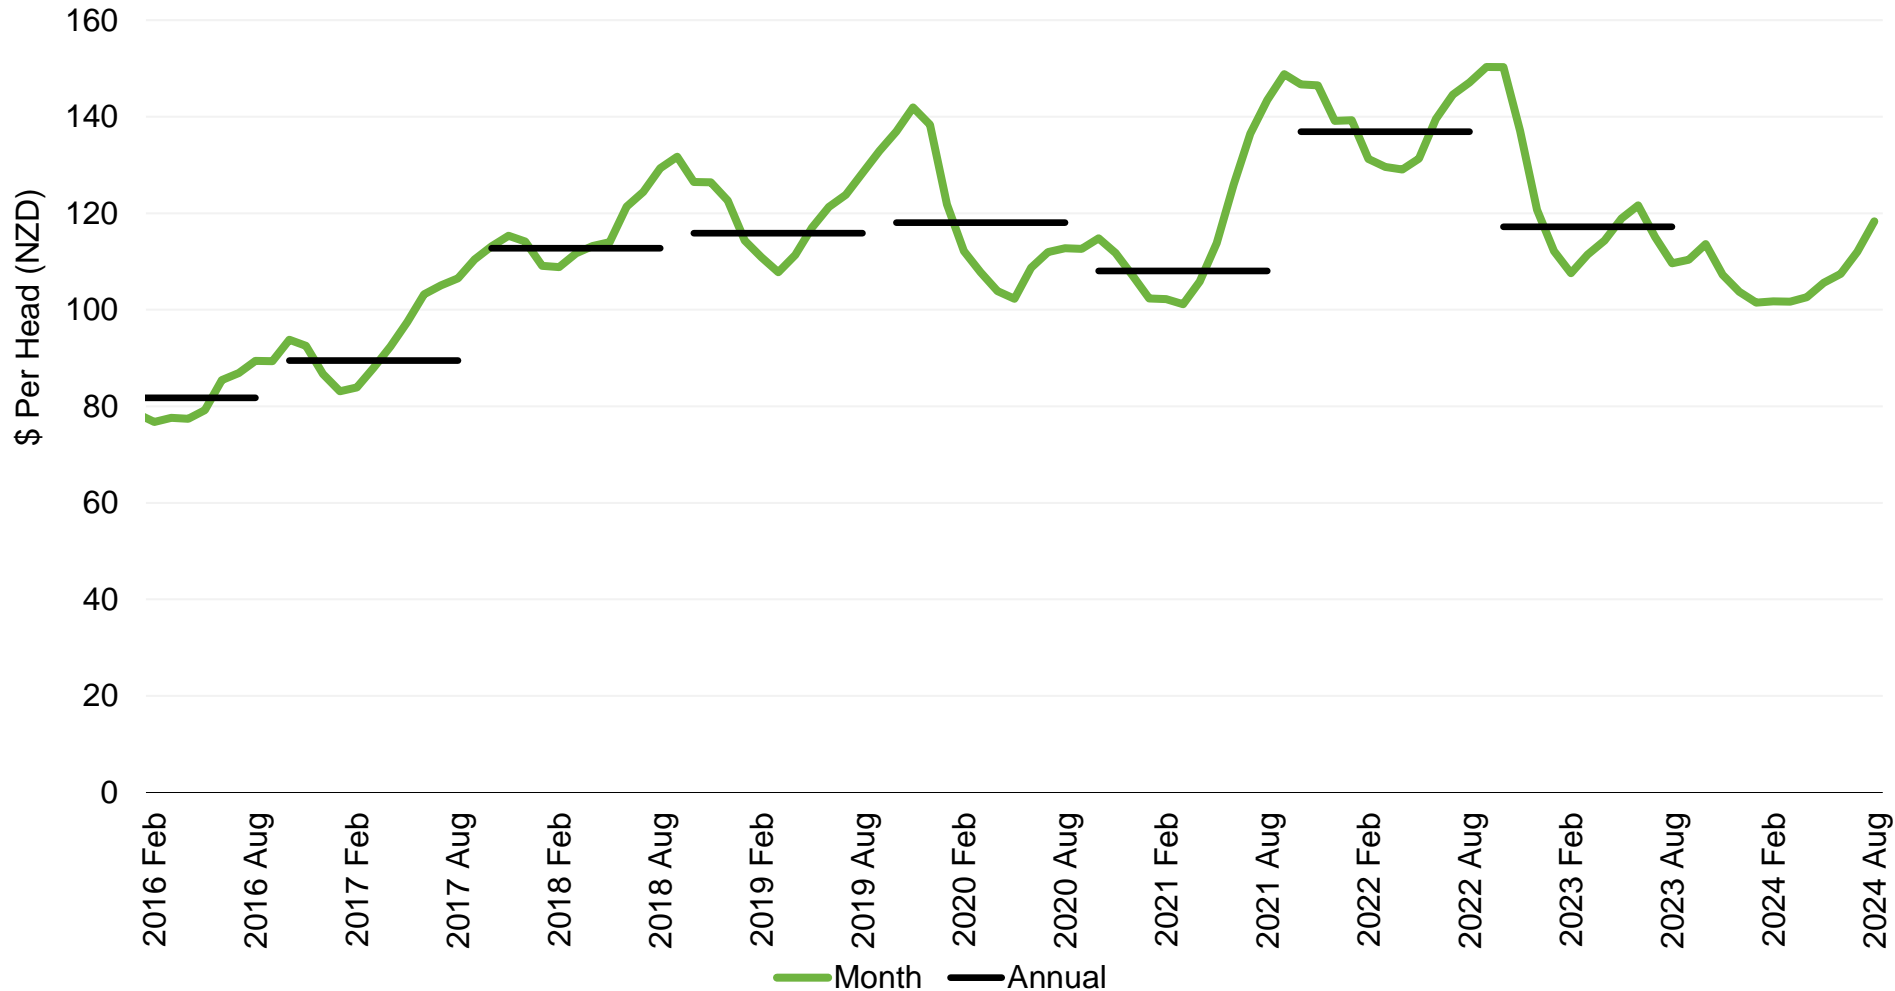

# Lamb Price

## New Zealand – YM Grade

Source: Beef + Lamb New Zealand Economic Service