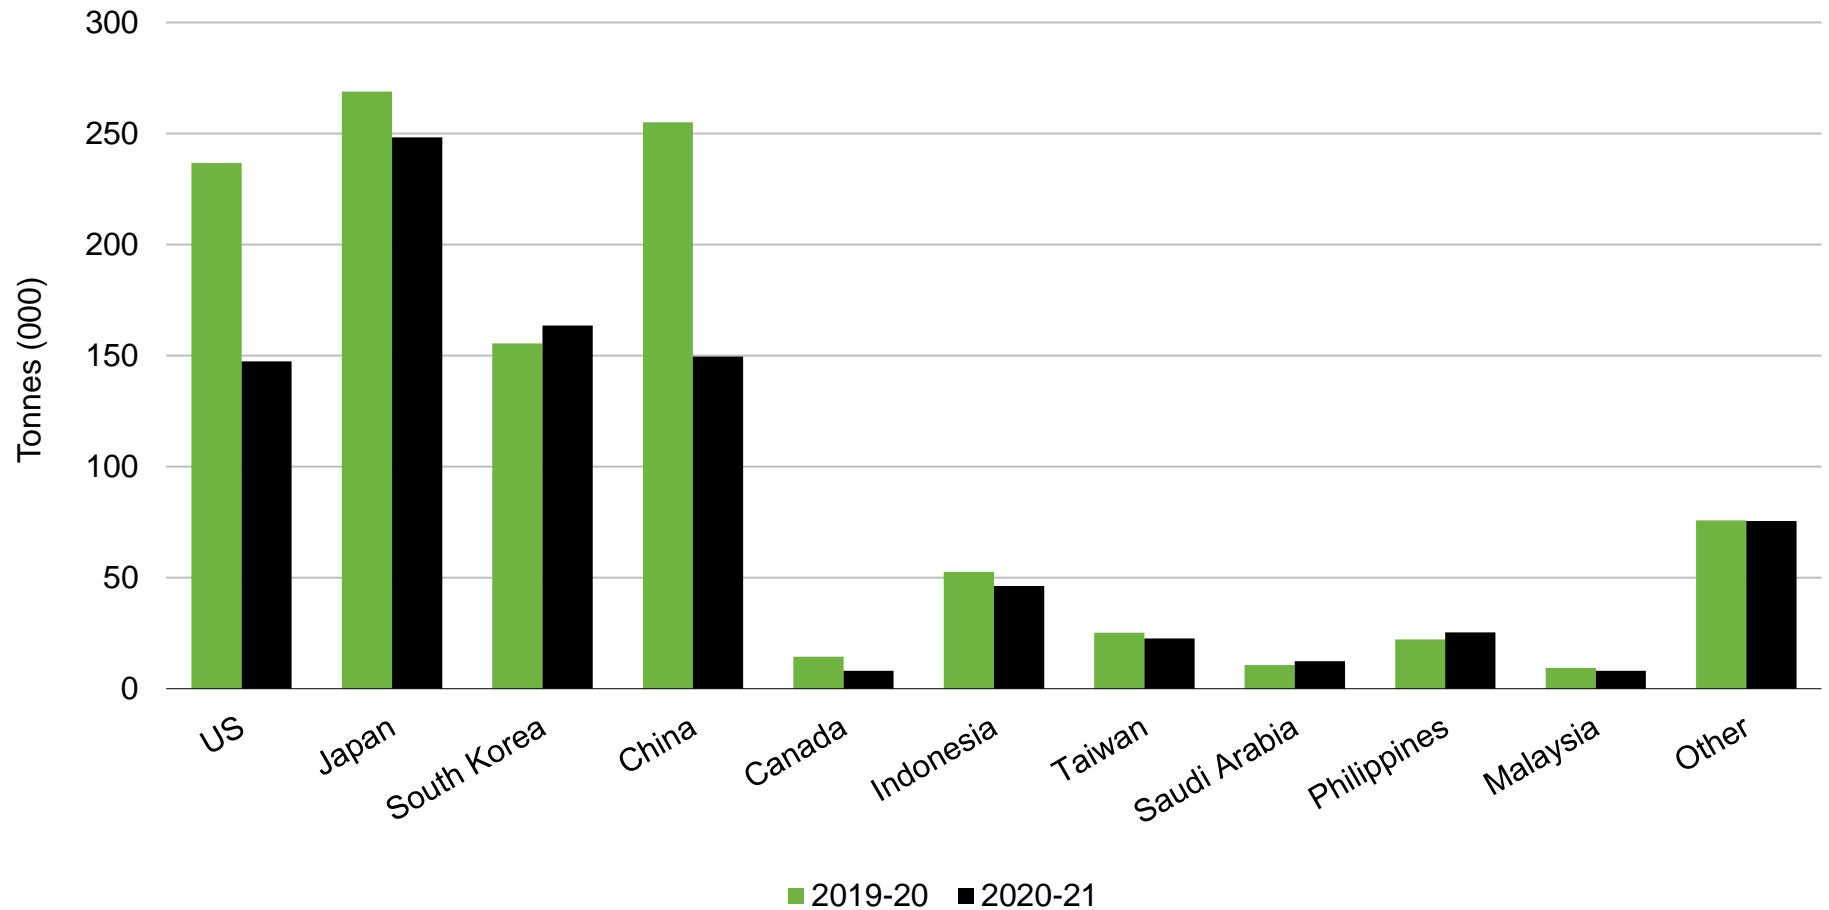

Australia - Top 10 Beef Markets

Export Volume - Year End 30 September

Source: Beef + Lamb New Zealand Economic Service | Meat and Livestock Australia