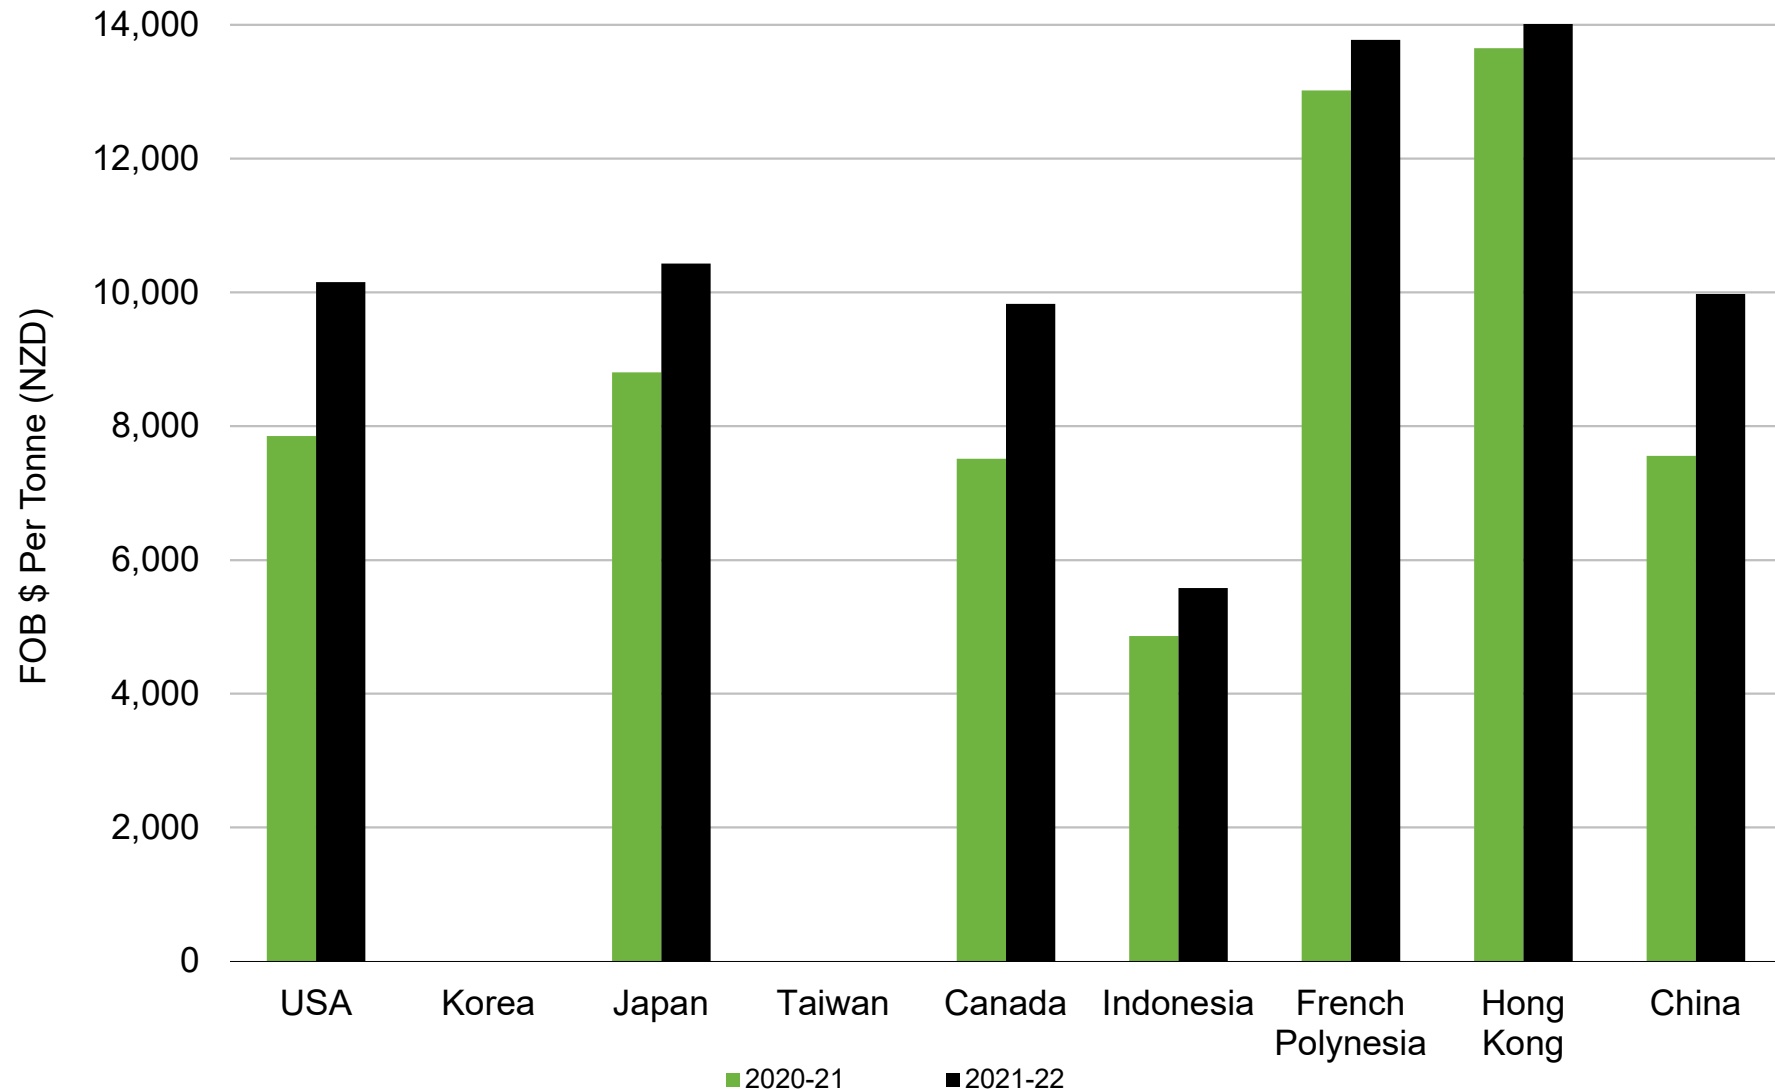

# Beef Exports by Country

## New Zealand - Year Ending September (Oct to Sep)

Source: Beef + Lamb New Zealand Economic Service | New Zealand Meat Board