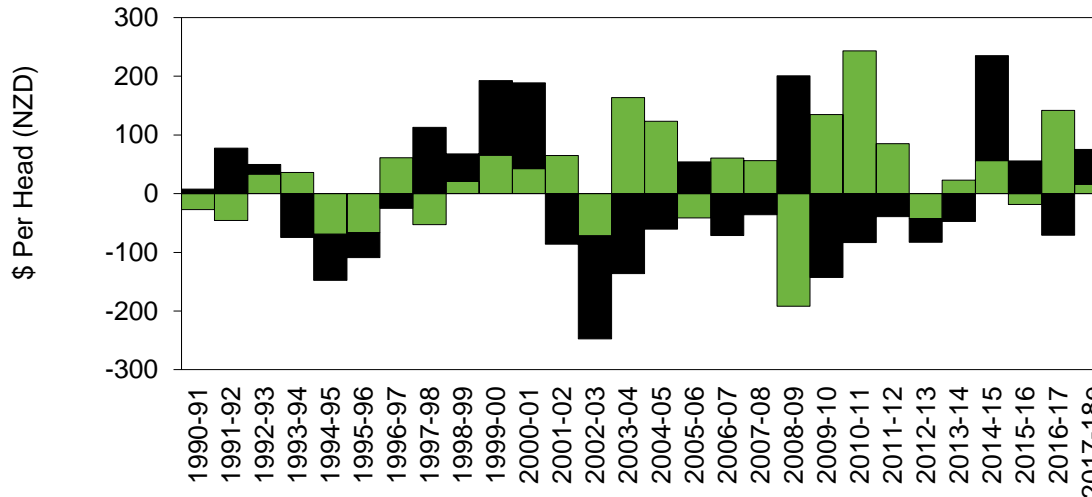

Beef Cattle Prices

New Zealand – Year Ending September

All Grades

2017-18e

+\$75

Market Price Change and Exchange Rate Change

2017-18e

+\$16