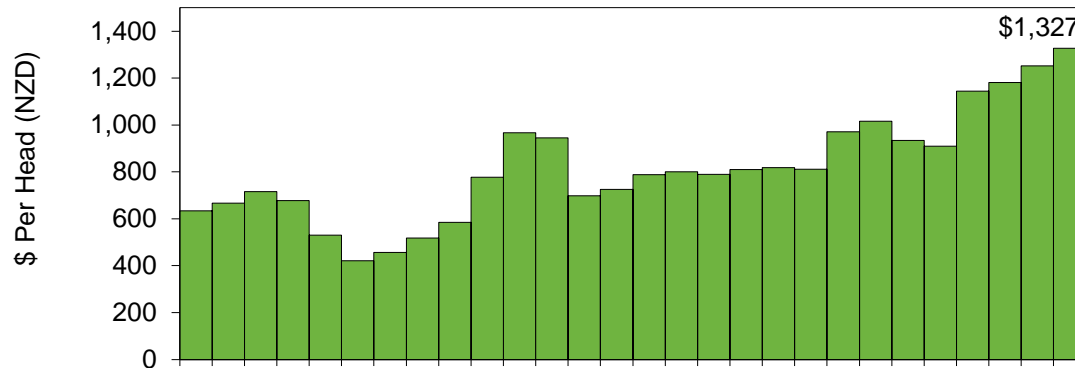

Beef Cattle Prices

New Zealand – Year Ending September

All Grades

2017-18e

+\$75

Market Price Change and Exchange Rate Change

2017-18e

+\$16

Market Price Change

Exchange Rate Change

+\$59

e estimate | Source: Beef + Lamb New Zealand Economic Service