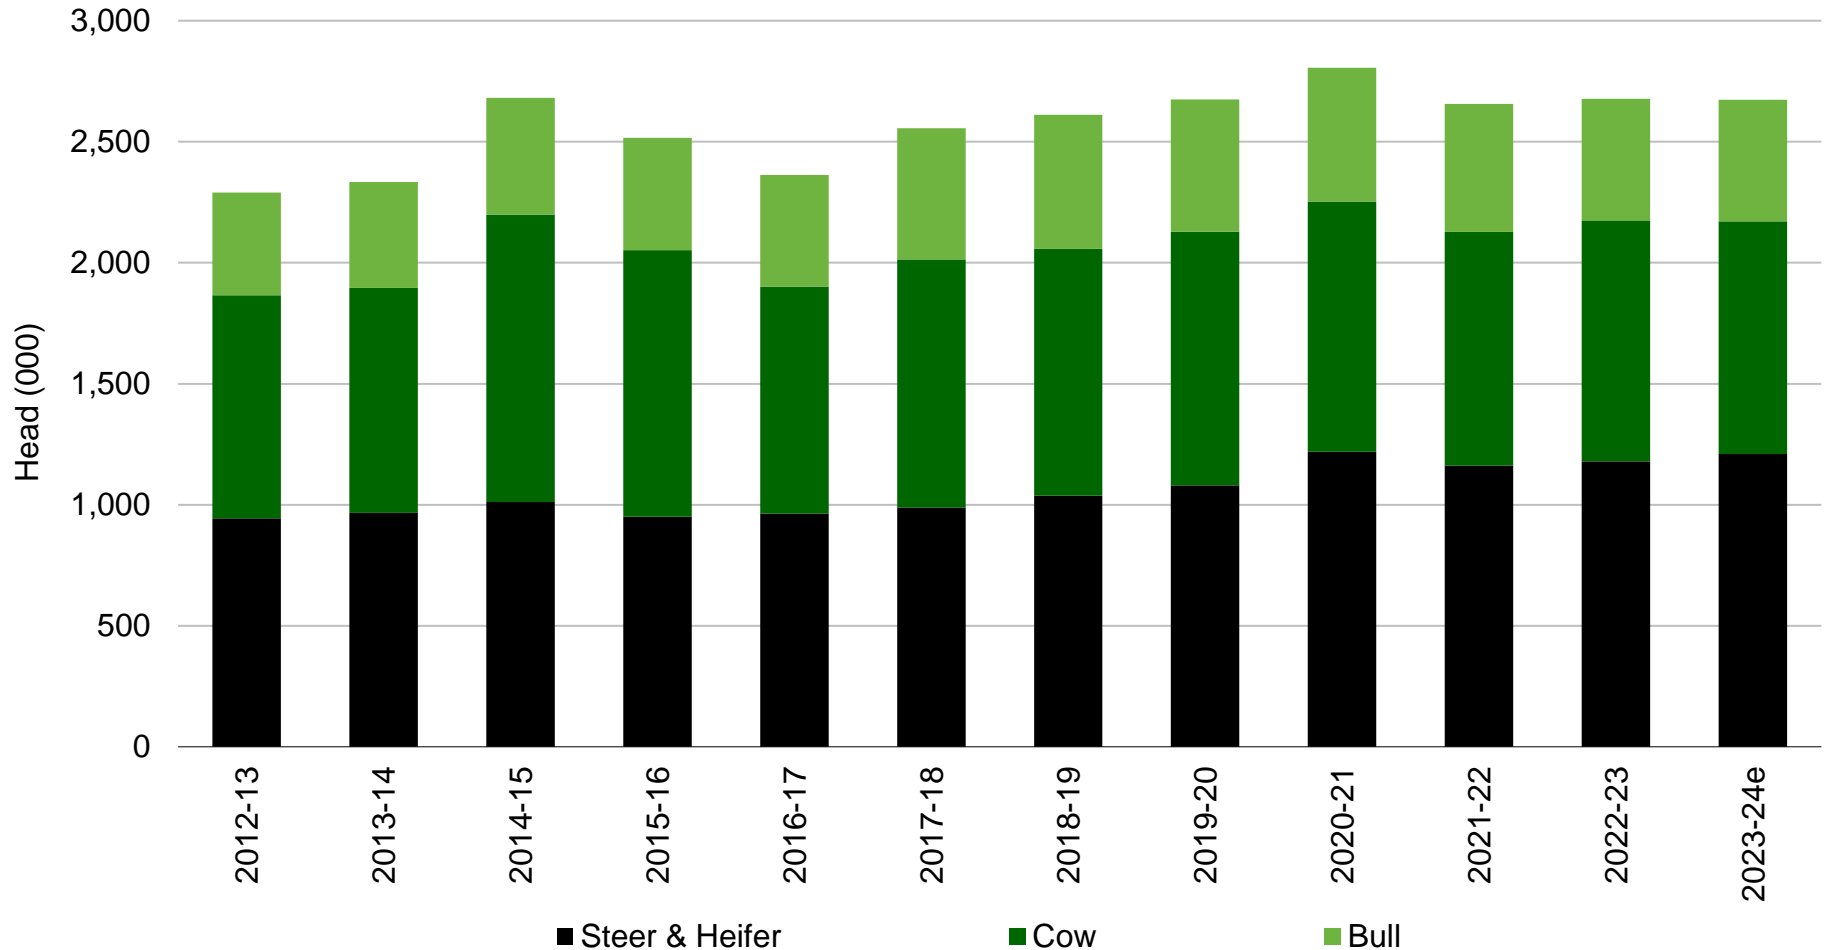

Export Cattle Slaughter

New Zealand - Year Ending September

e estimate | Source: Beef + Lamb New Zealand Economic Service | New Zealand Meat Board