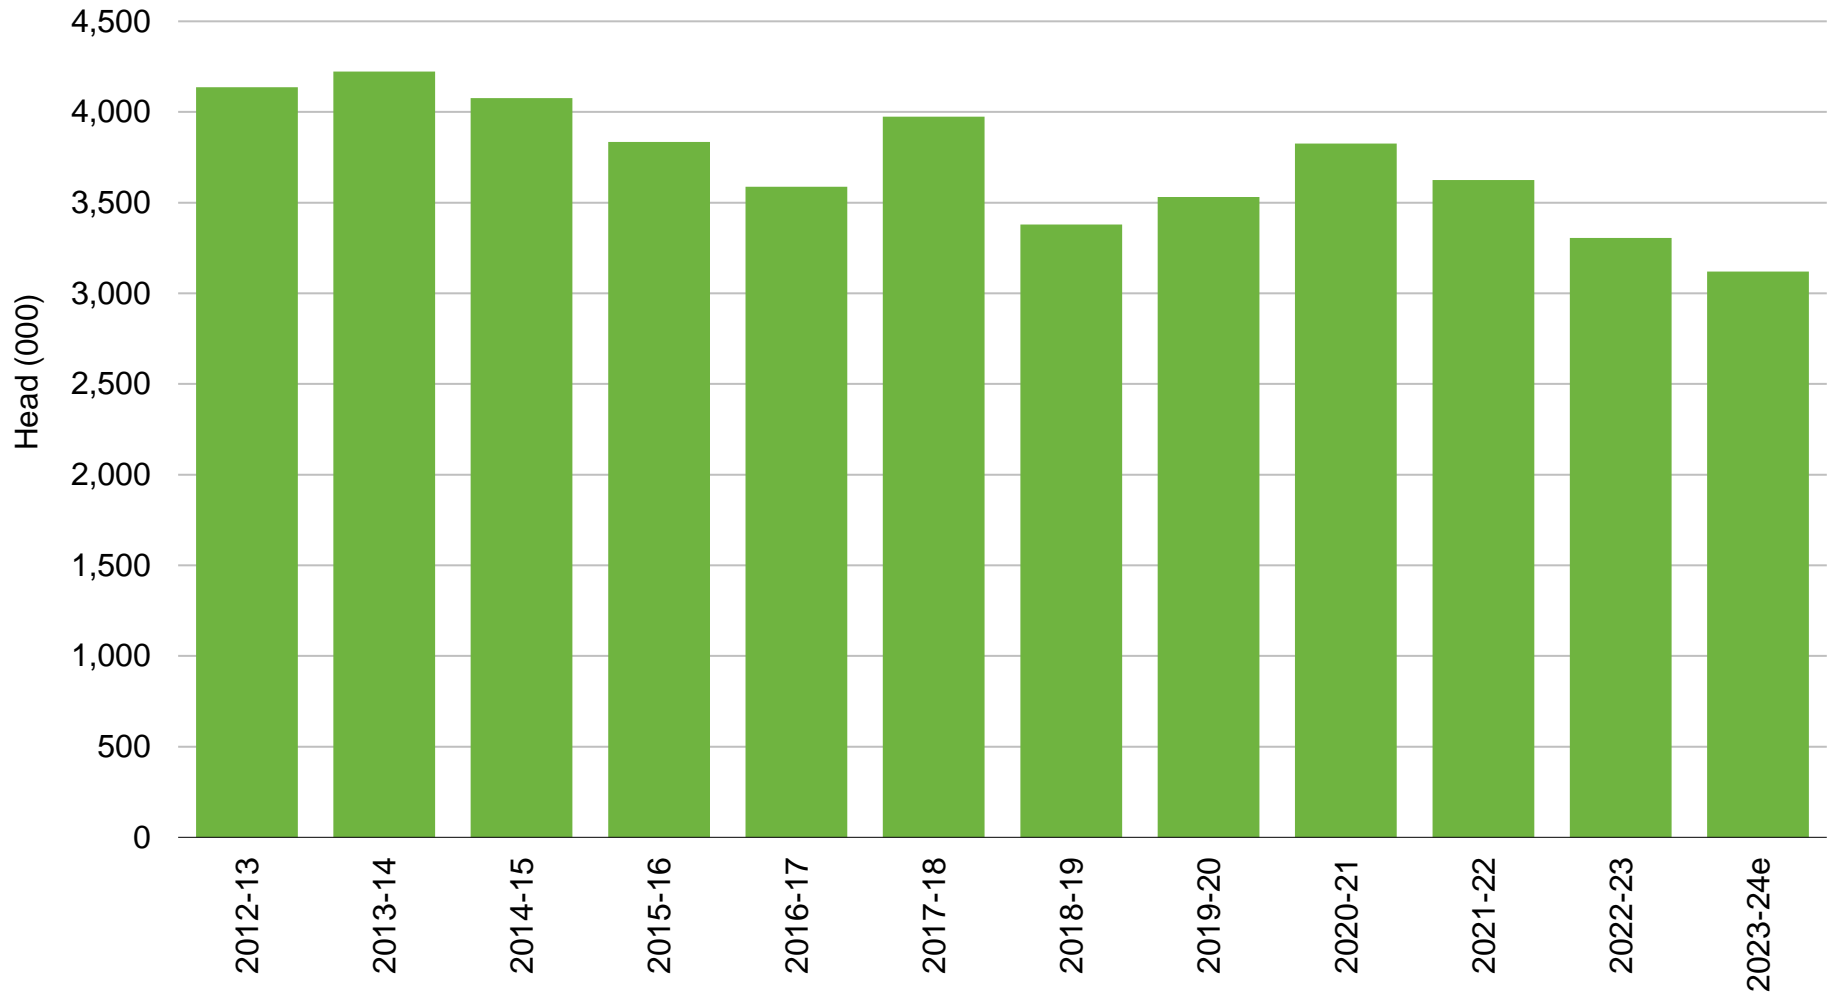

Export Mutton Slaughter

New Zealand - Year Ending September

e estimate | Source: Beef + Lamb New Zealand Economic Service | Statistics New Zealand