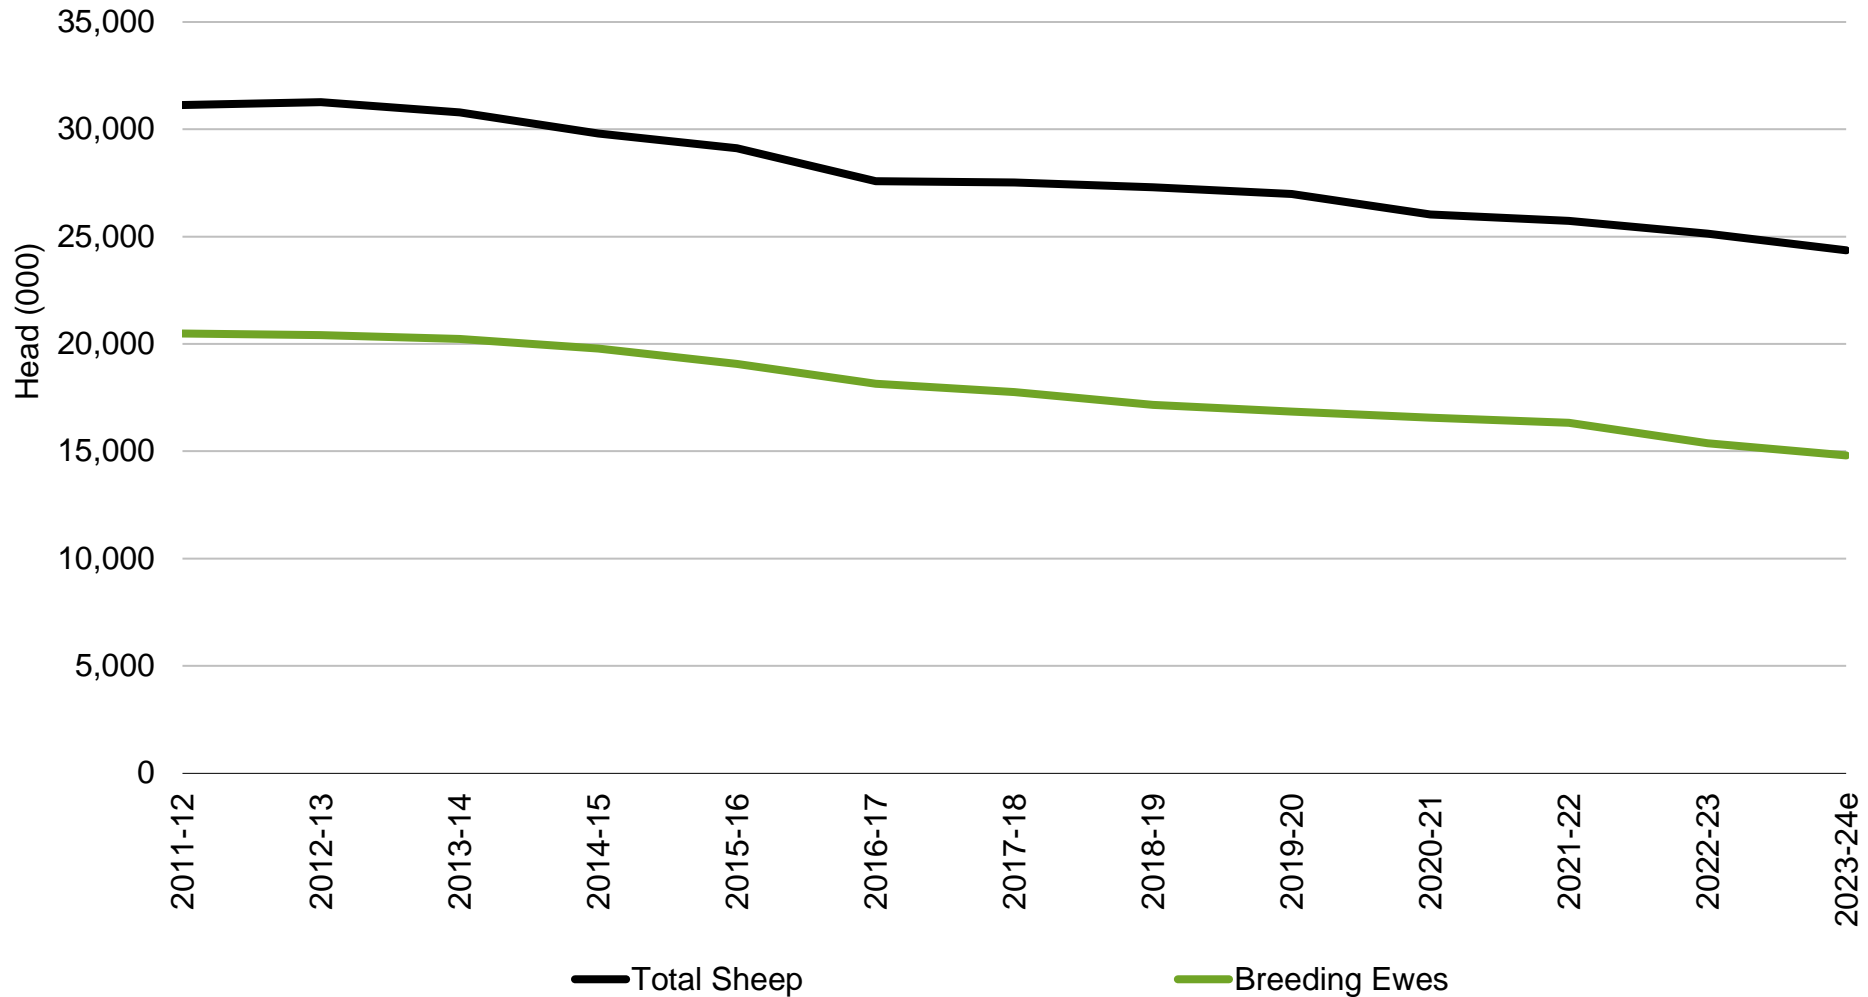

Total Sheep

New Zealand - Year Ending June

e estimate | Source: Beef + Lamb New Zealand Economic Service | Statistics New Zealand